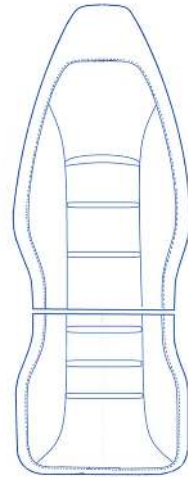

INTRODUCING

HELICOPTER INTERIOR REFRESHMENT
SEAT DRESS COVER, CARPET & TRIM DECOR

SEVERAL INTERIOR OPTIONS

DRESS COVER

CARPET

COLLECTIVE BOOT

CYCLIC BOOT

TRIM DECOR

**A PREMIUM FEELING
INTERIOR REFRESHMENT**

Fine leather that is specially produced for use in aircraft.

PILOT SEATS

PASSENGER SEATS

FACTS CUSTOMIZED DRESS COVER

Make your seats dress cover your own by selecting leather, thread color and Back-rest embroidery.