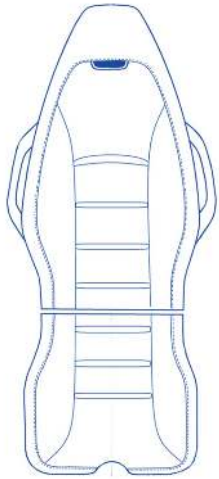

INTRODUCING

HELICOPTER INTERIOR REFRESHMENT
SEAT DRESS COVER, CARPET & TRIM DECOR

SEVERAL INTERIOR OPTIONS

DRESS COVER

CARPET

COLLECTIVE BOOT

CYCLIC BOOT

TRIM DECOR

**A PREMIUM FEELING
INTERIOR REFRESHMENT**

Fine leather that is specially produced for use in aircraft.

PILOT SEATS

PASSENGER SEATS

FACTS CUSTOMIZED DRESS COVER

Make your seats dress cover your own by selecting leather, thread color and Back-rest embroidery.